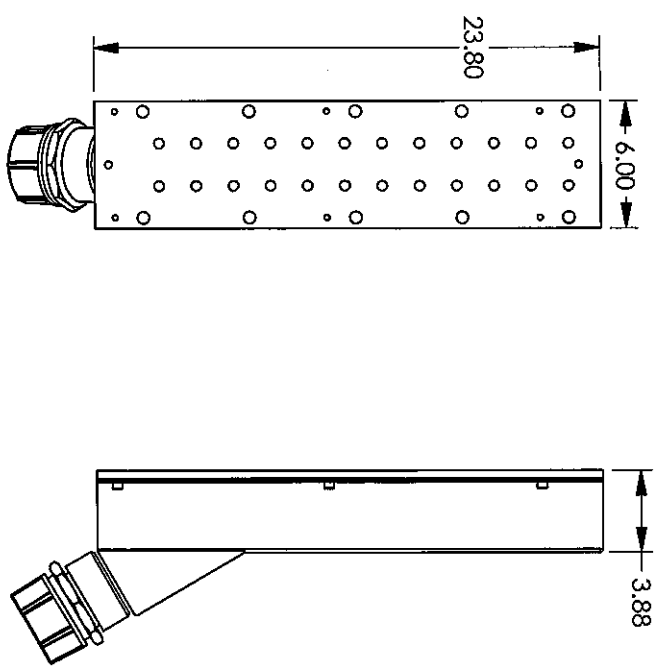

40-1712 AJ-24 Hose End Assy

ITEM NO.	PART NUMBER	DESCRIPTION	QTY
1	40-0628	Hose Plate, AJ-24	1
2	40-0629	Hose Cover, AJ-24	1
3	50-0202	Cable Grip	1
4	50-0243	Washer, Shaft	6
5	50-0244	SHCS	6
6	50-0539	Male Straight, 1/4" NPT x 3/8T	6
7	50-0540	Male Elbow, 1/4" NPT x 3/8T	18

PACSEAL HYDRAULICS INC.

VALVES, ACCUMULATORS, CONTROLS

TITLE	SIZE	DWG. NO.	REV
AJ-24 Hose End Assy 3/8" Tubes	A	40-1712	1
SCALE: 1:5	WEIGHT: N/A	SHEET 1 OF 1	

PROPRIETARY AND CONFIDENTIAL
 THE INFORMATION CONTAINED IN THIS DRAWING IS THE SOLE
 PROPERTY OF Pacseal Hydraulics.
 ANY REPRODUCTION IN PART OR AS A WHOLE WITHOUT THE
 WRITTEN PERMISSION OF Pacseal Hydraulics IS PROHIBITED.