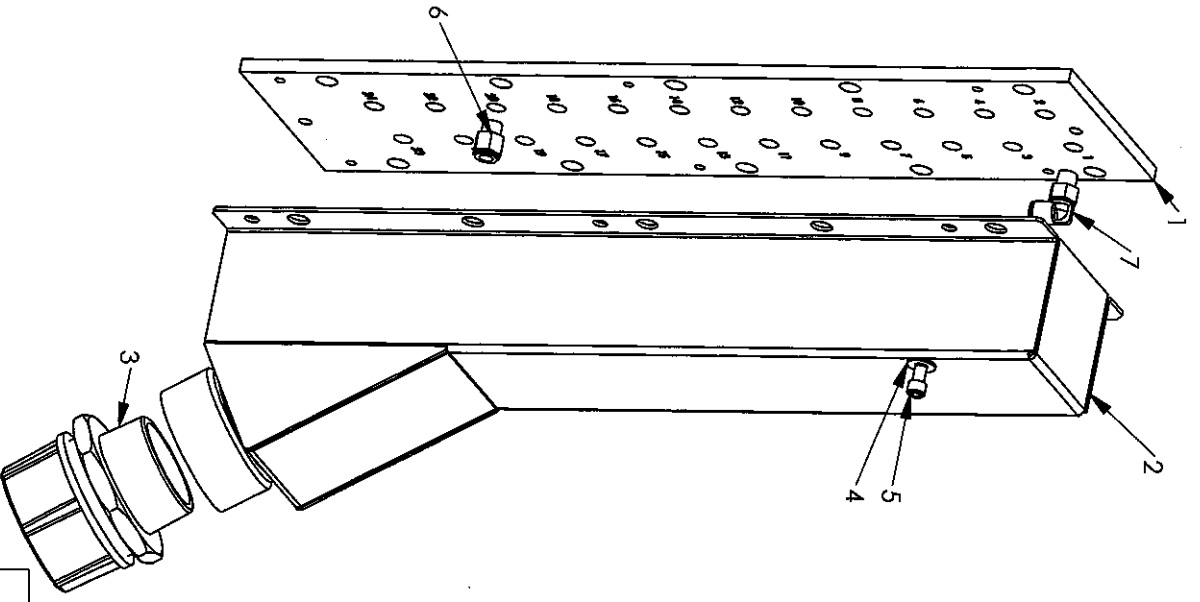

40-1712 AJ-24 Hose End Assy

ITEM NO.	PART NUMBER	DESCRIPTION	QTY
1	40-0628	Hose Plate, AJ-24	1
2	40-0629	Hose Cover, AJ-24	1
3	50-0202	Cable Grip	1
4	50-0243	Washer, Shaft	6
5	50-0244	SHCS	6
6	50-0539	Male Straight, 1/4" NPT x 3/8T	6
7	50-0540	Male Elbow, 1/4" NPT x 3/8T	18

PACSEAL HYDRAULICS INC.

VALVES, ACCUMULATORS, CONTROLS

TITLE	SIZE	DWG. NO.	REV
AJ-24 Hose End Assy 3/8" Tubes	A	40-1712	1
SCALE: 1:5	WEIGHT: N/A	SHEET 1 OF 1	

PROPRIETARY AND CONFIDENTIAL
 THE INFORMATION CONTAINED IN THIS DRAWING IS THE SOLE
 PROPERTY OF Pacseal Hydraulics.
 ANY REPRODUCTION IN PART OR AS A WHOLE WITHOUT THE
 WRITTEN PERMISSION OF Pacseal Hydraulics IS PROHIBITED.