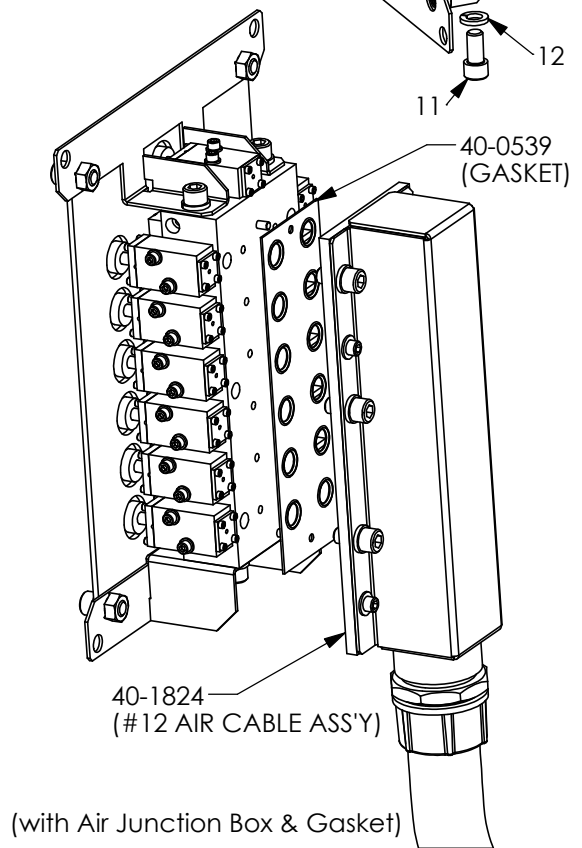

#12 Air Remote Control Assembly (6-Station)

ITEM NO.	PART NUMBER	DESCRIPTION	QTY.
1	40-2415	Air Remote Manifold #12 (6-Station)	1
2	40-2423	Pneumatic Position Indicator Switch	6
3	40-2492	Mounting Bracket, Top #8-12 Manifold	1
4	40-2494	Mounting Bracket, Bottom - Air Manifold	1
5	40-2499	Air Remote Panel #12 (6-Station)	1
6	40-2639-G	Spool Valve Assembly AV-25 Green	6
7	40-2639-R	Spool Valve Assembly AV-25 Red	7
8	40-2646-CL	Nameplate, Close	1
9	40-2646-M	Nameplate, Master Air Valve	1
10	40-2646-O	Nameplate, Open	1
11	50-0007	SHCS	4
12	50-0104	Lock Washer	8
13	50-0147	SHCS	26
14	50-0198	Lock Washer	26
15	50-0264	SHCS	4
16	50-0388	1/8" NPT Hollow Hex Pipe Plug	1
17	50-0389	1/4" NPT Hollow Hex Pipe Plug	1
18	50-0415	Flat Hex Head Cap Screw	12

SIZE
A

TITLE
6-Station Air Remote Control Assembly

REV
1