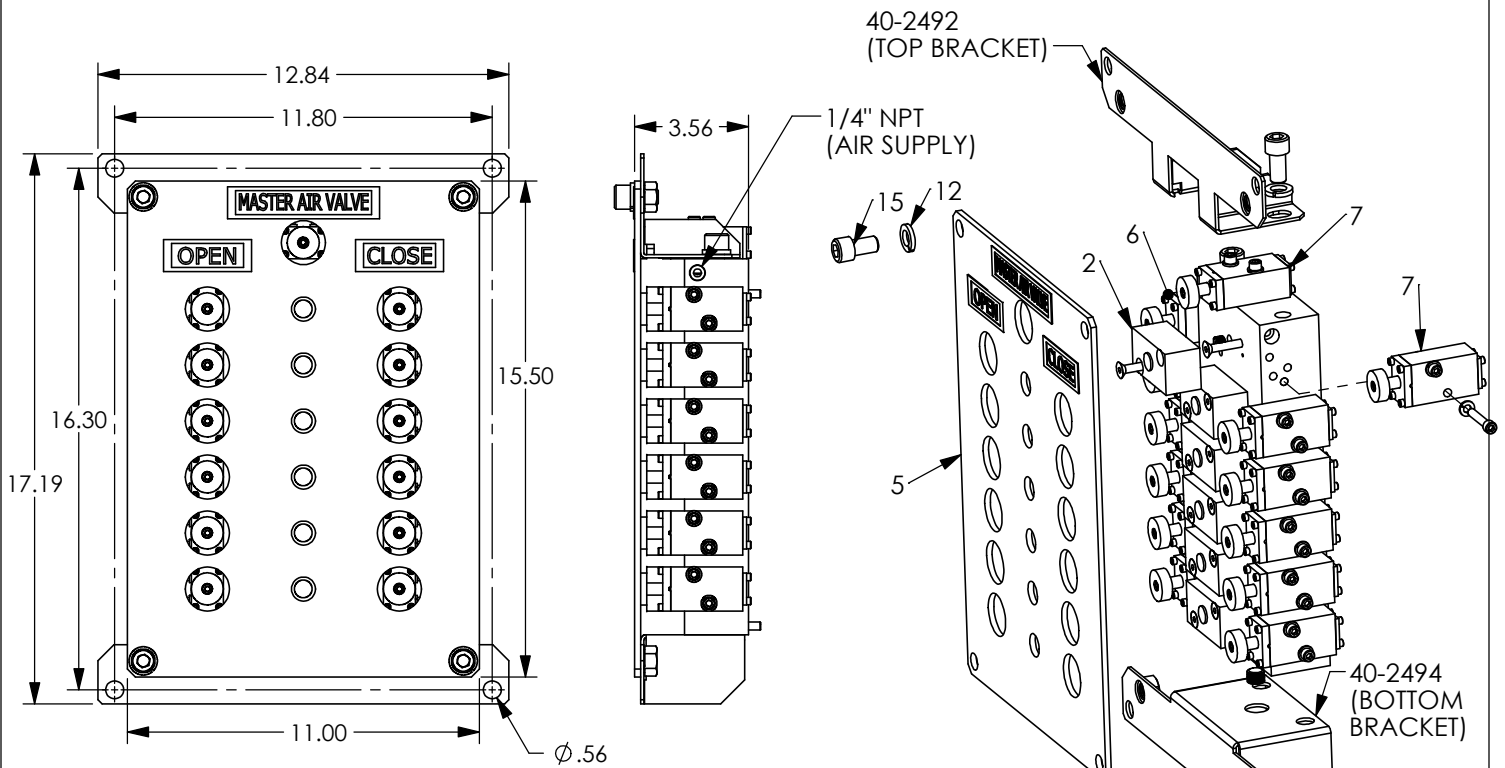

#12 Air Remote Control Assembly (6-Station)

ITEM NO.	PART NUMBER	DESCRIPTION	QTY.
1	40-2415	Air Remote Manifold #12 (6-Station)	1
2	40-2423	Pneumatic Position Indicator Switch	6
3	40-2492	Mounting Bracket, Top #8-12 Manifold	1
4	40-2494	Mounting Bracket, Bottom - Air Manifold	1
5	40-2499	Air Remote Panel #12 (6-Station)	1
6	40-2639-G	Spool Valve Assembly AV-25 Green	6
7	40-2639-R	Spool Valve Assembly AV-25 Red	7
8	40-2646-CL	Nameplate, Close	1
9	40-2646-M	Nameplate, Master Air Valve	1
10	40-2646-O	Nameplate, Open	1
11	50-0007	SHCS	4
12	50-0104	Lock Washer	8
13	50-0147	SHCS	26
14	50-0198	Lock Washer	26
15	50-0264	SHCS	4
16	50-0388	1/8" NPT Hollow Hex Pipe Plug	1
17	50-0389	1/4" NPT Hollow Hex Pipe Plug	1
18	50-0415	Flat Hex Head Cap Screw	12

SIZE
A

TITLE
6-Station Air Remote Control Assembly

REV
1