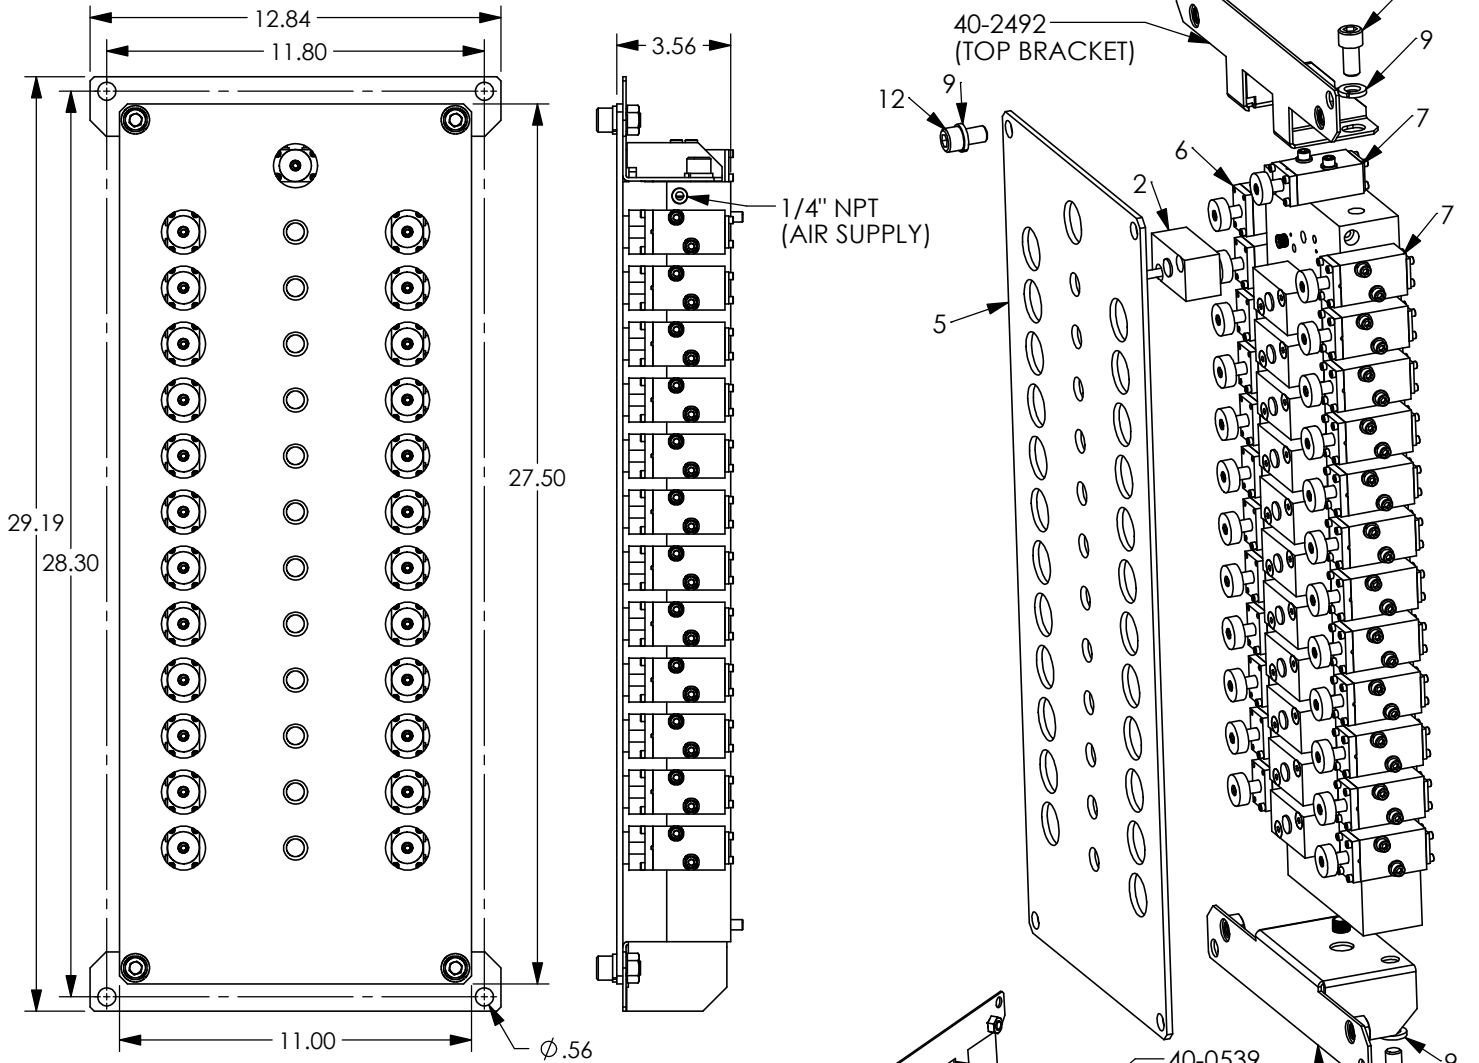

# #24 Air Remote Control Assembly (12-Station)

ITEM NO.	PART NUMBER	DESCRIPTION	QTY.
1	40-2417	#24 Air Remote Manifold (12-Station)	1
2	40-2423	Pneumatic Position Indicator Switch	12
3	40-2492	Mounting Bracket, Top #8-12 Manifold	1
4	40-2494	Mounting Bracket, Bottom - Air Manifold	1
5	40-2501	Air Remote Panel #24 (12-Station)	1
6	40-2639-G	Spool Valve Assembly AV-25 Green	12
7	40-2639-R	Spool Valve Assembly AV-25 Red	13
8	50-0007	SHCS	4
9	50-0104	Lock Washer	8
10	50-0147	SHCS	50
11	50-0198	Lock Washer	50
12	50-0264	SHCS	4
13	50-0388	1/8" NPT Hollow Hex Pipe Plug	1
14	50-0389	1/4" NPT Hollow Hex Pipe Plug	1
15	50-0415	Flat Hex Head Cap Screw	24

SIZE  
**A**

TITLE  
12-Station Air Remote Control Assembly

REV  
**1**