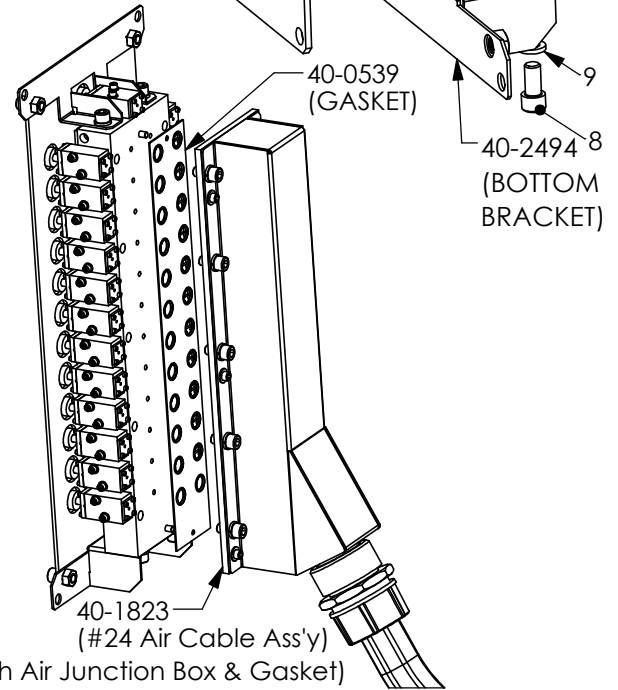

# #24 Air Remote Control Assembly (12-Station)

ITEM NO.	PART NUMBER	DESCRIPTION	QTY.
1	40-2417	#24 Air Remote Manifold (12-Station)	1
2	40-2423	Pneumatic Position Indicator Switch	12
3	40-2492	Mounting Bracket, Top #8-12 Manifold	1
4	40-2494	Mounting Bracket, Bottom - Air Manifold	1
5	40-2501	Air Remote Panel #24 (12-Station)	1
6	40-2639-G	Spool Valve Assembly AV-25 Green	12
7	40-2639-R	Spool Valve Assembly AV-25 Red	13
8	50-0007	SHCS	4
9	50-0104	Lock Washer	8
10	50-0147	SHCS	50
11	50-0198	Lock Washer	50
12	50-0264	SHCS	4
13	50-0388	1/8" NPT Hollow Hex Pipe Plug	1
14	50-0389	1/4" NPT Hollow Hex Pipe Plug	1
15	50-0415	Flat Hex Head Cap Screw	24

SIZE  
**A**

TITLE  
12-Station Air Remote Control Assembly

REV  
**1**